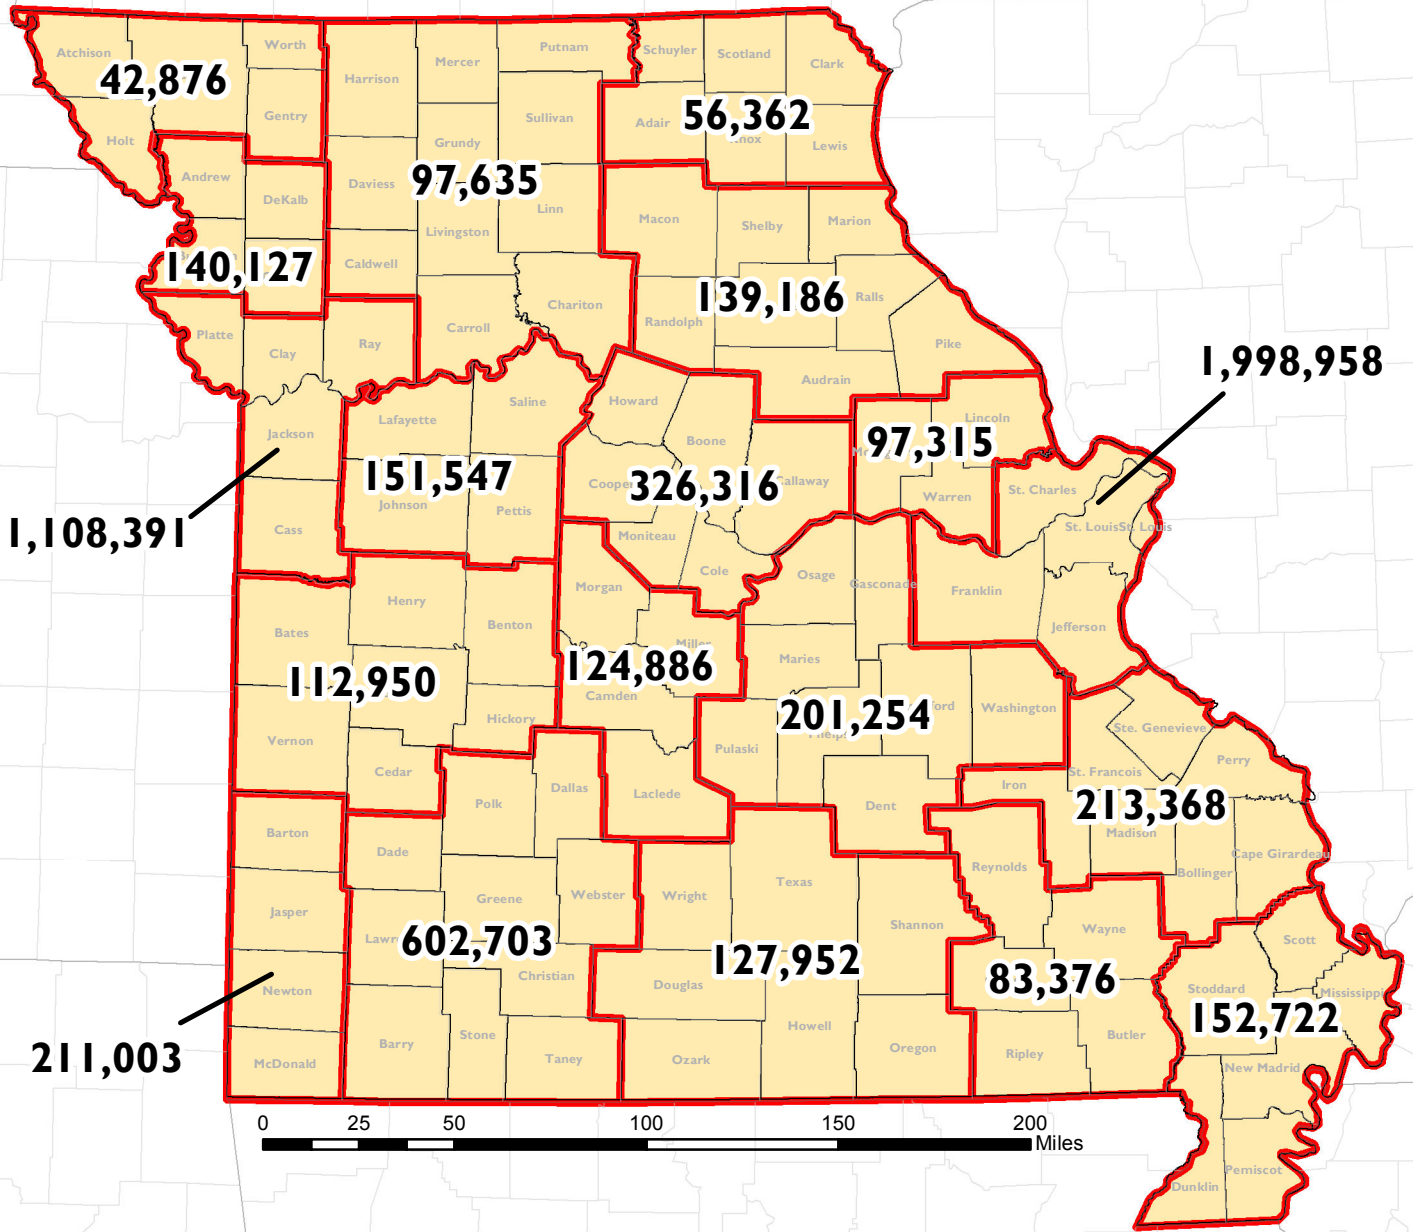

Missouri Counties Population per RPC

State of Missouri 2010 Population: 5,988,927

- RPC Boundary
- County Boundary