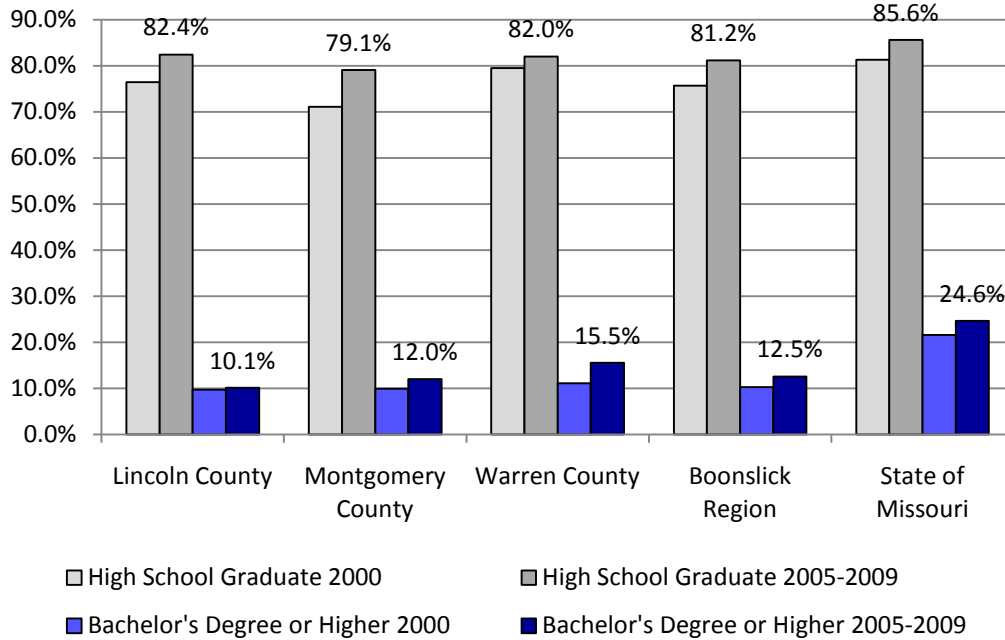

# Educational Attainment for Persons 25 Years of Age and Over

**Notes:**

Although the percentage of persons 25 years of age and over who are high school graduates has increased from 2000 to 2009, the Boonslick Region lags slightly behind the State of Missouri. The percentage of persons who have attained a bachelor's degree or higher is even lower compared to the State of Missouri.

The Missouri Economic Research and Information Center reports that Missouri's fastest growing occupations from 2008 through 2018 will require education and training beyond high school. In general, jobs that require college training are among the highest paid and fastest growing.