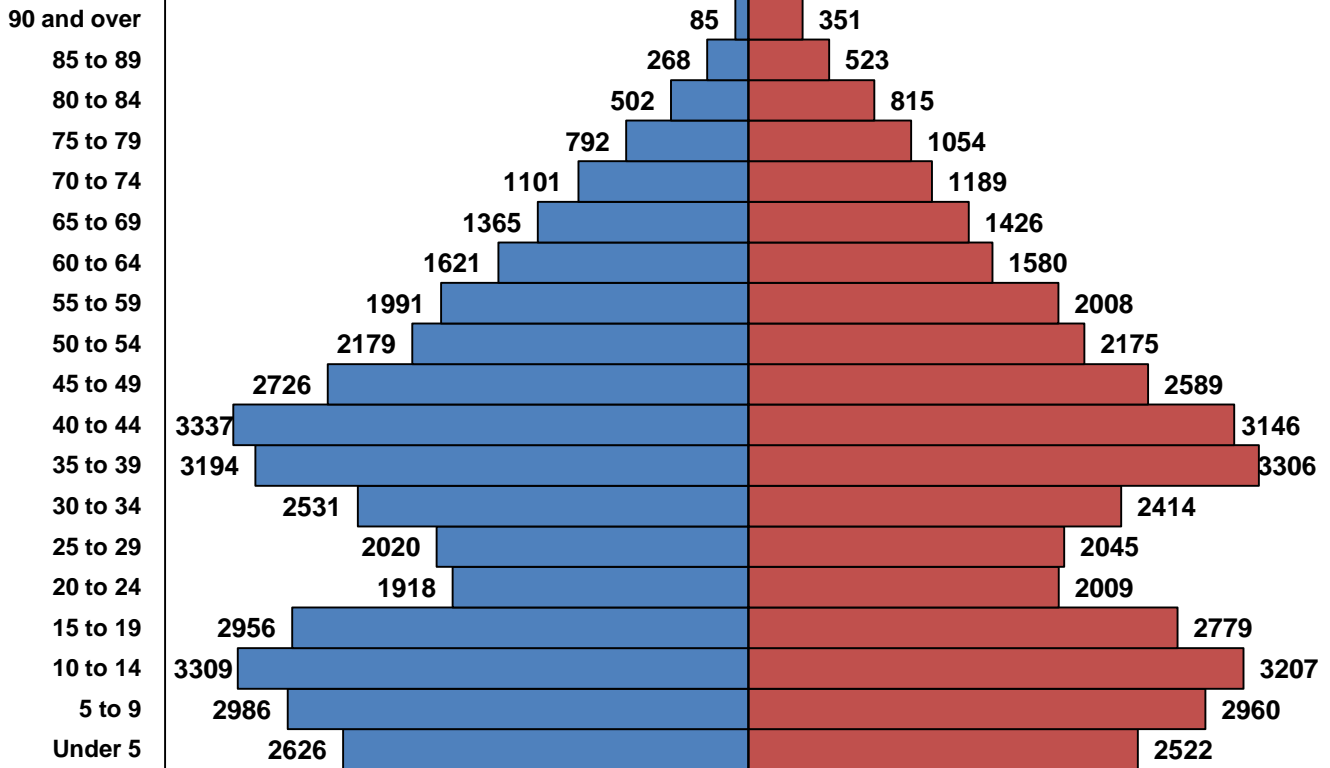

Boonslick Region 2000 Population Pyramid

Source: U.S. Census Bureau

■ % Female

■ % Male

A
g
e

C
l
a
s
s

Percent of total population

Boonslick Region 2010 Population Pyramid

Source: U. S. Census Bureau

■ % Female

■ % Male

A
g
e

C
l
a
s
s

Percent of total population