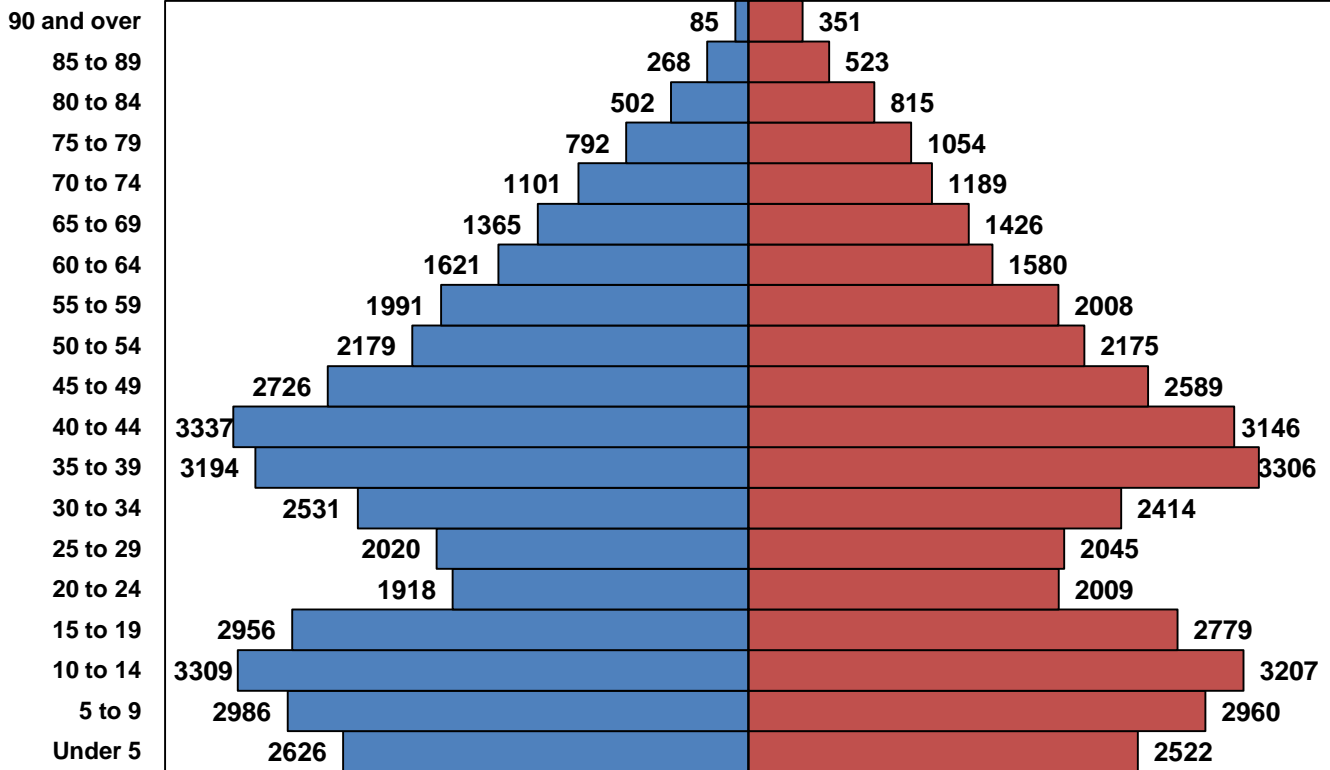

Boonslick Region 2000 Population Pyramid

Source: U.S. Census Bureau

■ % Female

■ % Male

Age Class

Percent of total population

Boonslick Region 2010 Population Pyramid

Source: U. S. Census Bureau

■ % Female

■ % Male

Age Class

Percent of total population