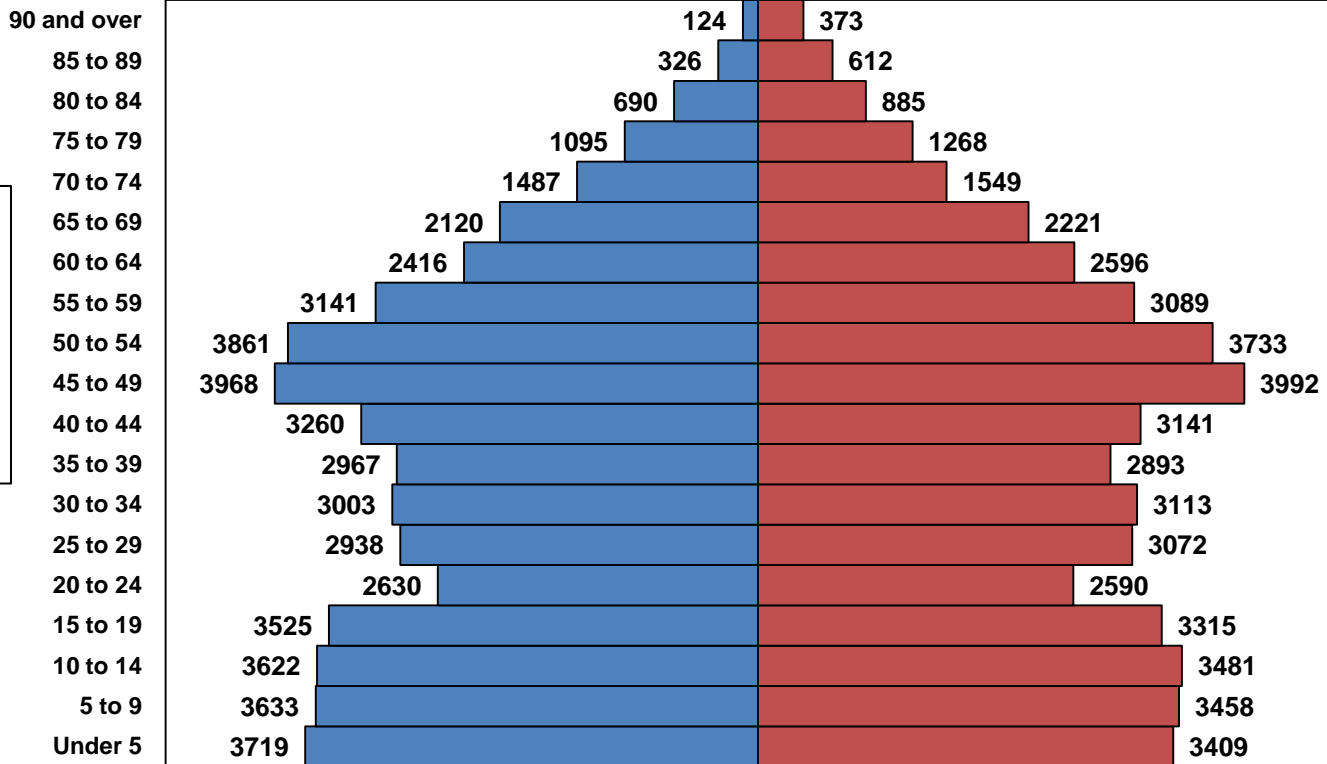

Boonslick Region 2000 Population Pyramid

Source: U.S. Census Bureau

■ % Female

■ % Male

A
g
e

C
l
a
s
s

Percent of total population

Boonslick Region 2010 Population Pyramid

Source: U. S. Census Bureau

■ % Female

■ % Male

A
g
e

C
l
a
s
s

Percent of total population