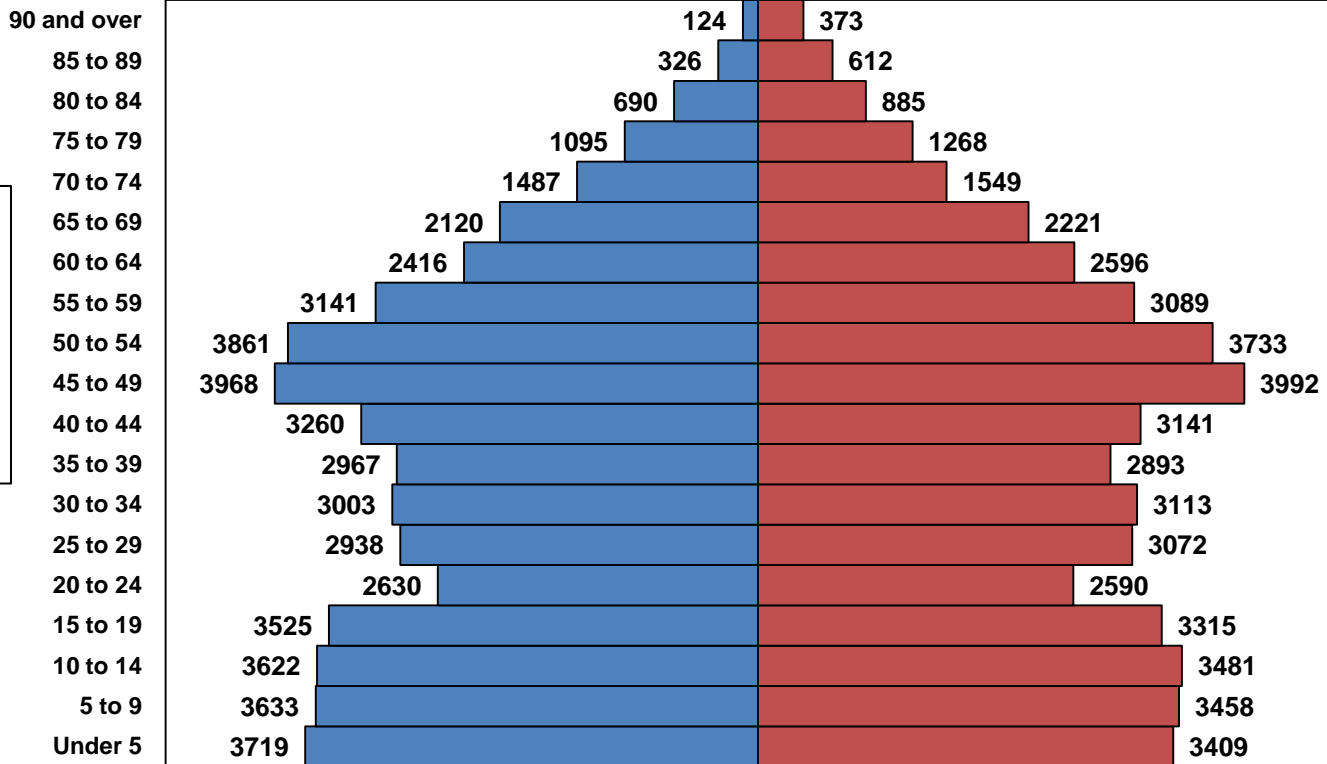

Boonslick Region 2000 Population Pyramid

Source: U.S. Census Bureau

■ % Female

■ % Male

Age Class

Percent of total population

Boonslick Region 2010 Population Pyramid

Source: U. S. Census Bureau

■ % Female

■ % Male

Age Class

Percent of total population