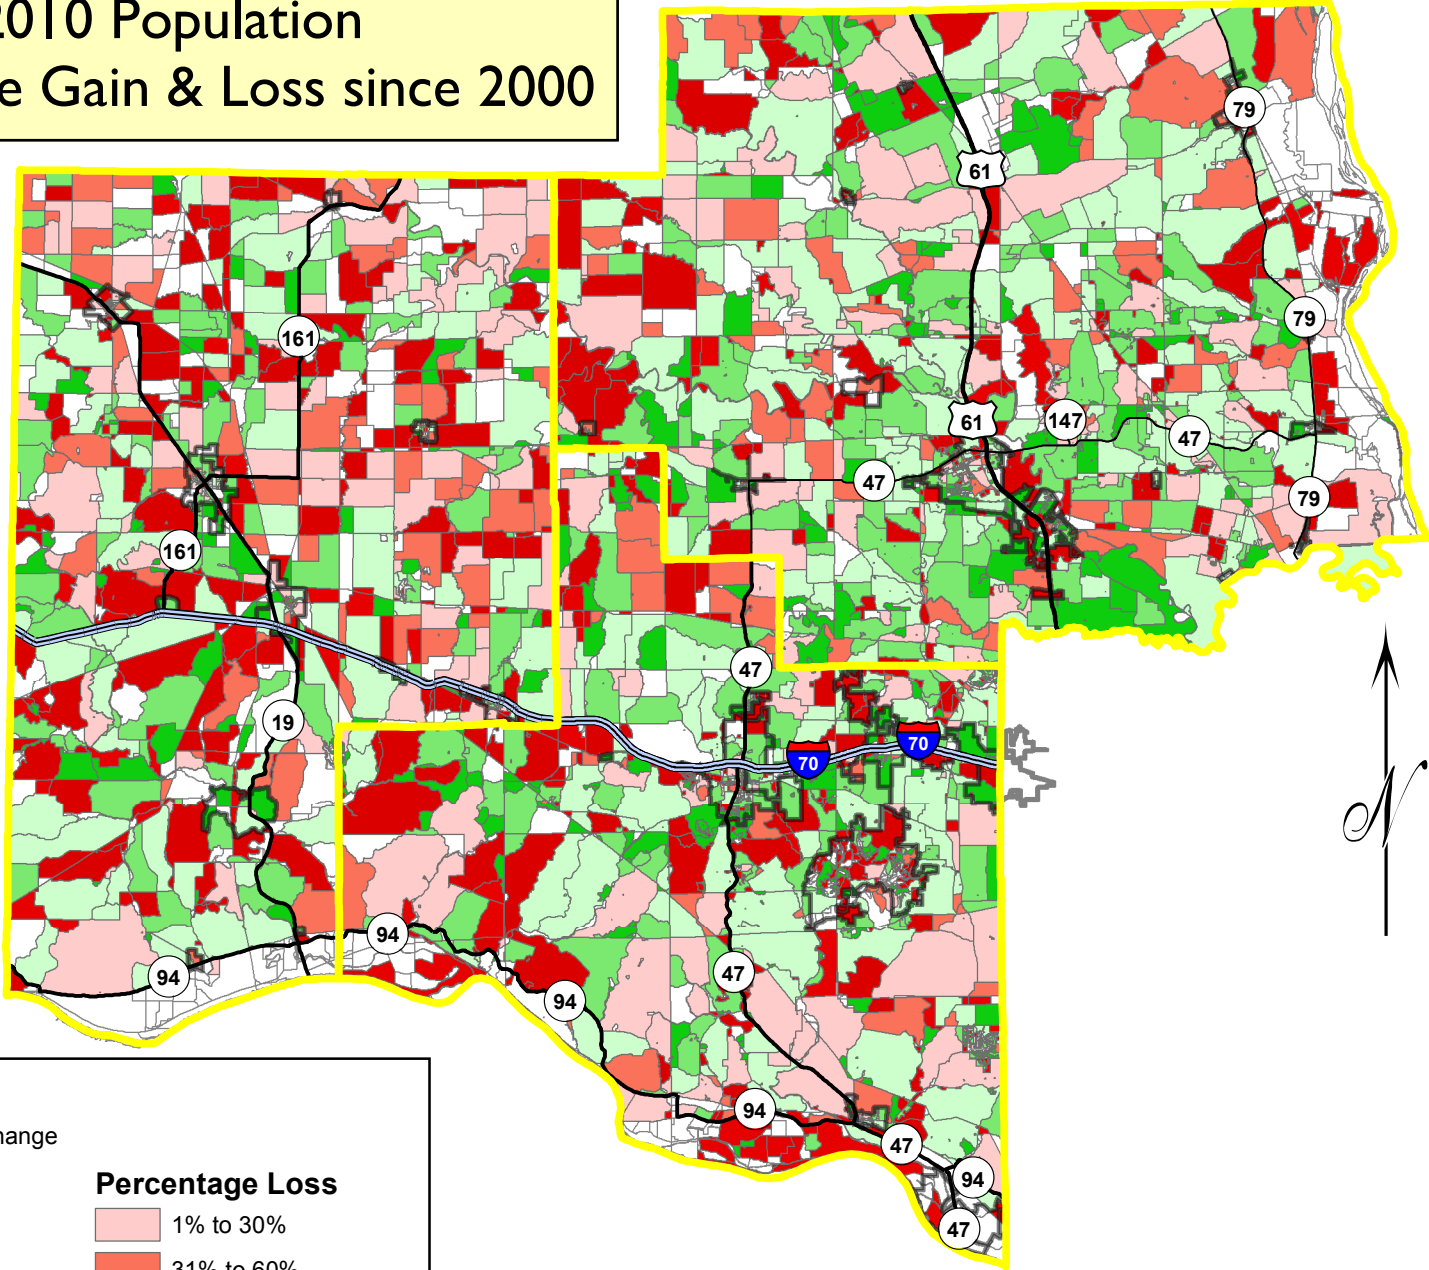

2010 Population Percentage Gain & Loss since 2000

	BRPC Cities		No Population Change
Percentage Gain		Percentage Loss	
	1 to 30%		1% to 30%
	31% to 60%		31% to 60%
	Gain of more than 60%		Loss of more than 60%