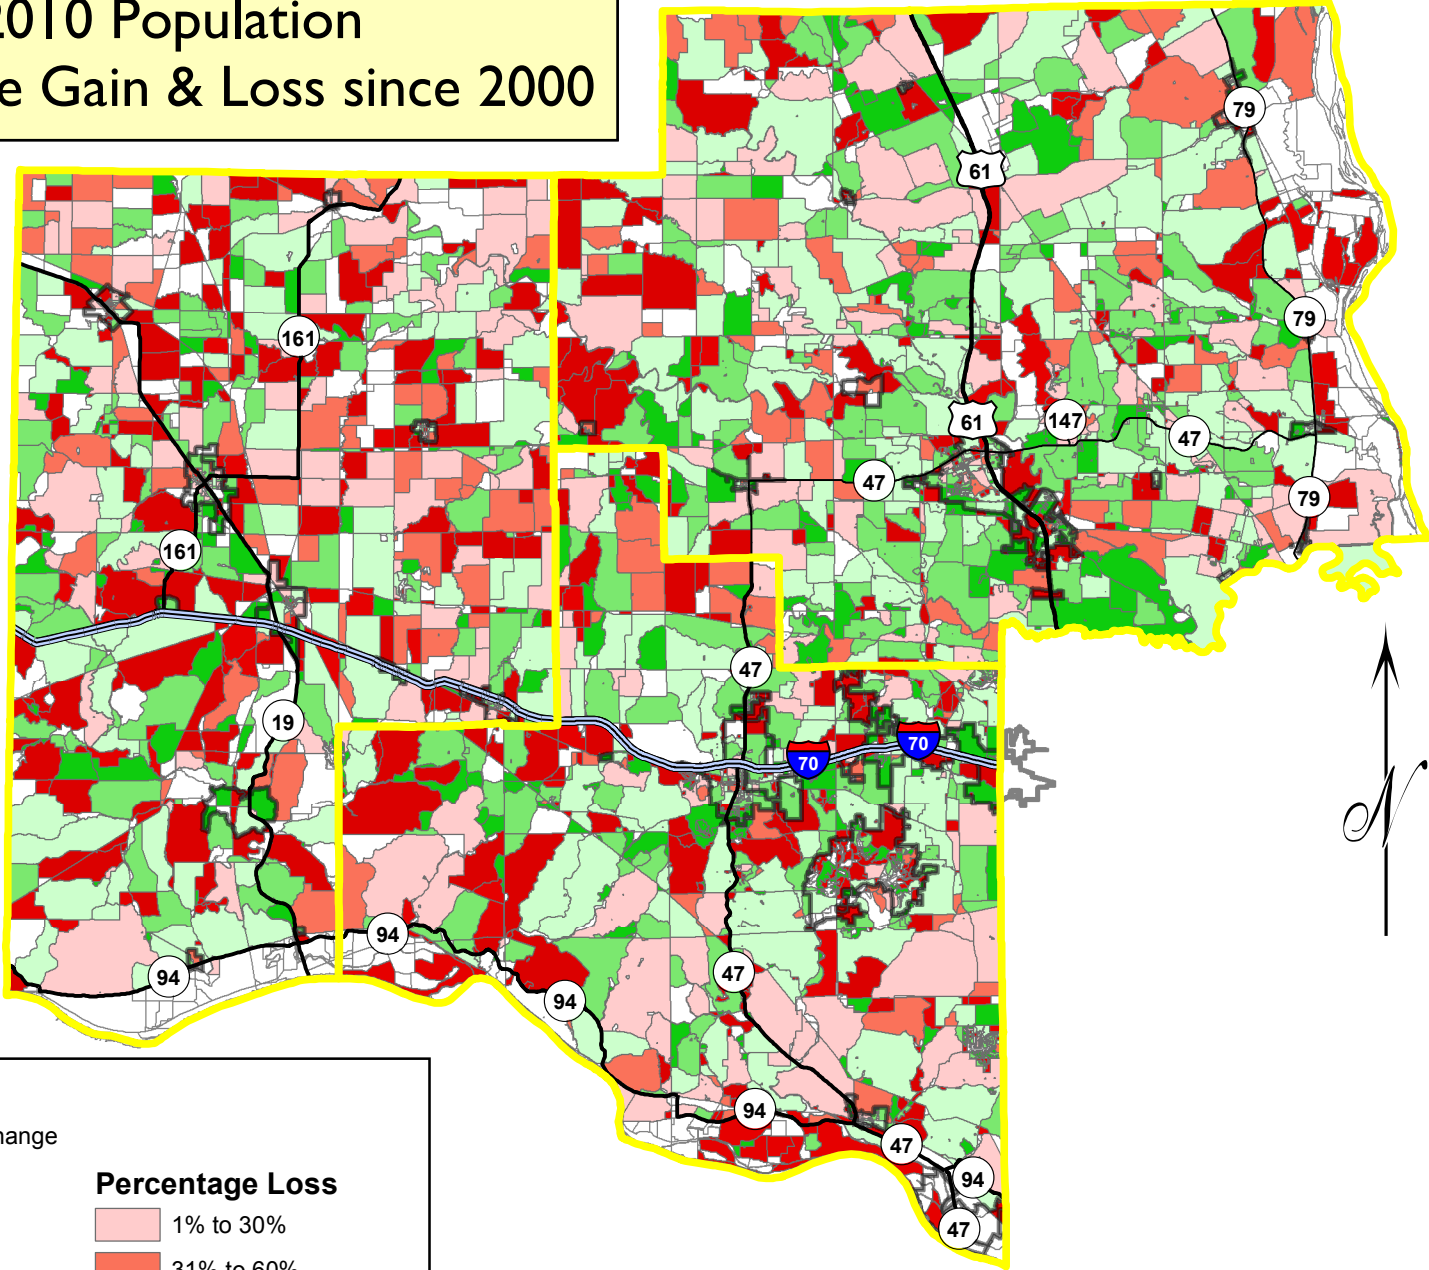

2010 Population Percentage Gain & Loss since 2000

	BRPC Cities		
	No Population Change		
Percentage Gain		Percentage Loss	
	1 to 30%		1% to 30%
	31% to 60%		31% to 60%
	Gain of more than 60%		Loss of more than 60%